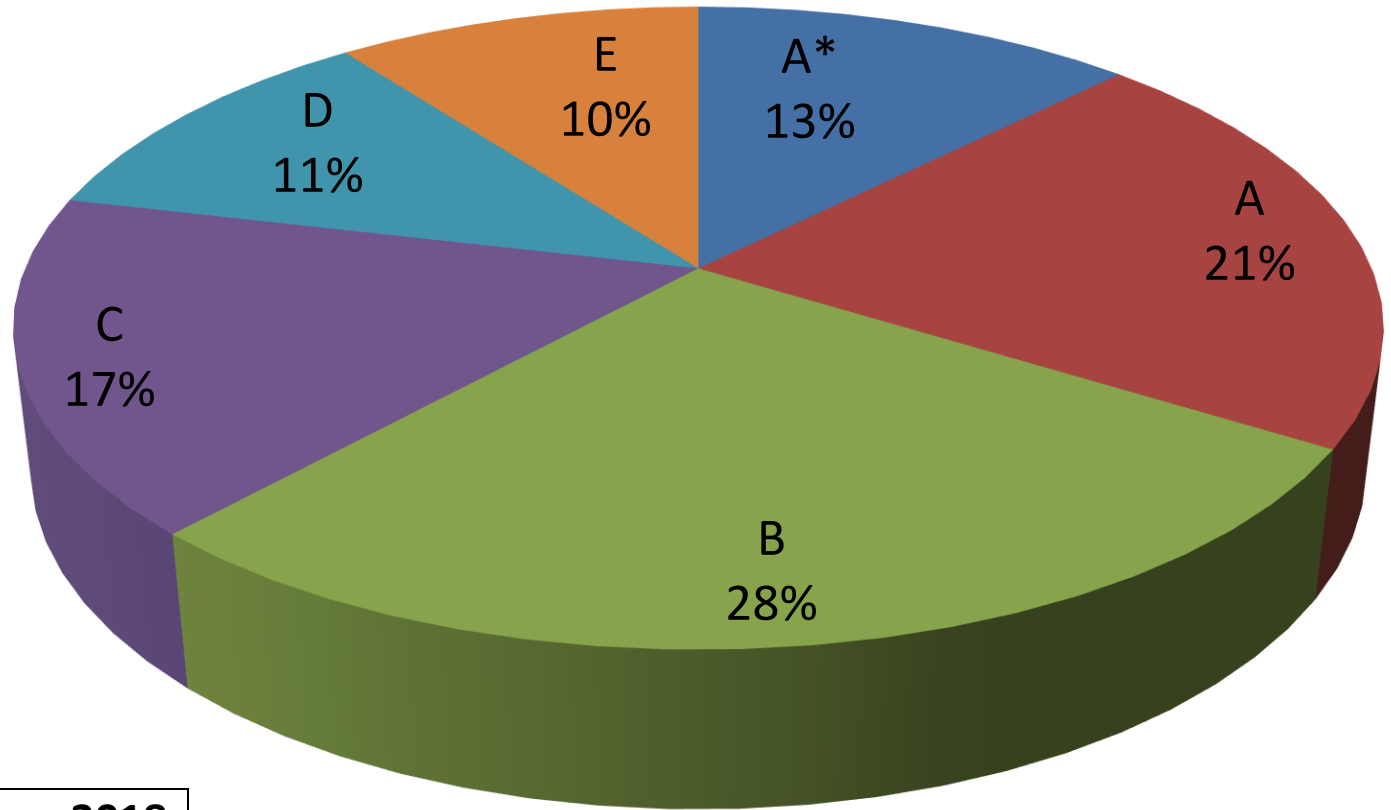

CAIE A Level Results for June 2018

CAIE A Level Results for June 2018		
A*	17	12.50%
A	29	21.32%
B	38	27.94%
C	23	16.91%
D	15	11.03%
E	14	10.29%
Total	136	100.00%