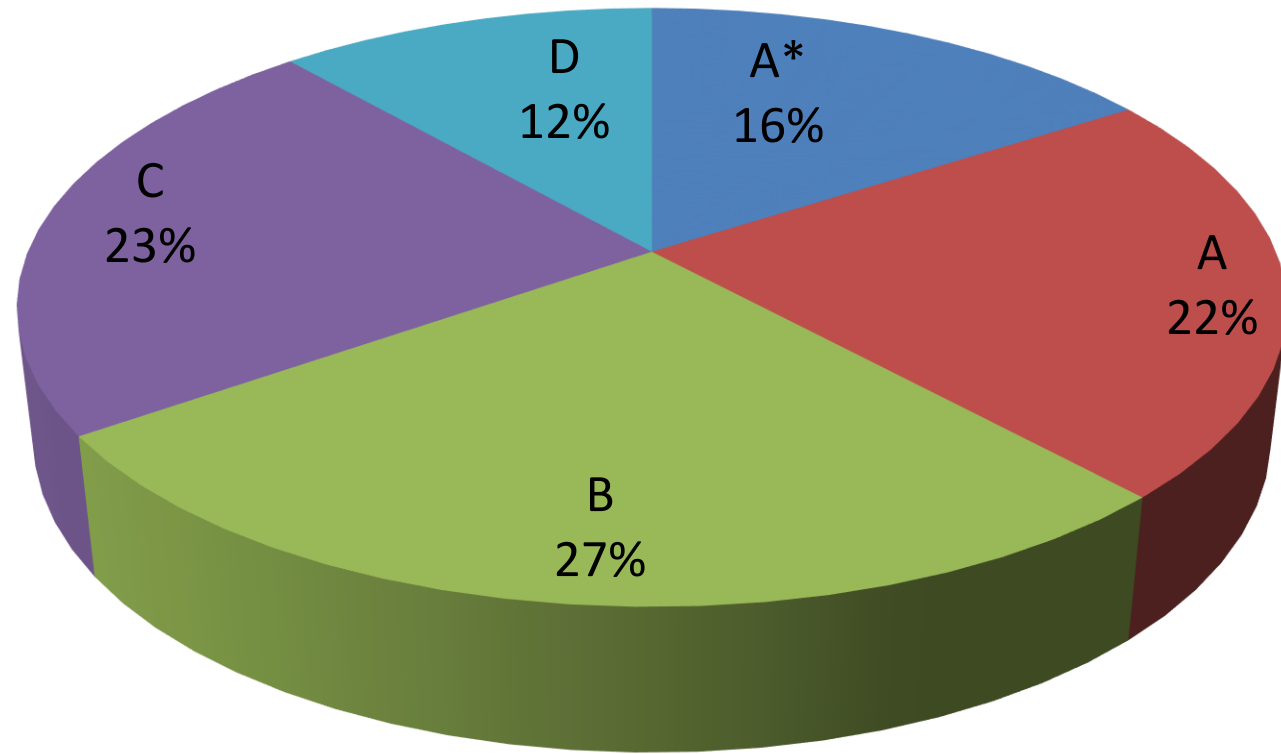

CAIE IGCSE Results for June 2018

CAIE IGCSE Results for June 2018		
A*	83	15.90%
A	116	22.22%
B	142	27.20%
C	121	23.18%
D	60	11.49%
Total	522	100.00%