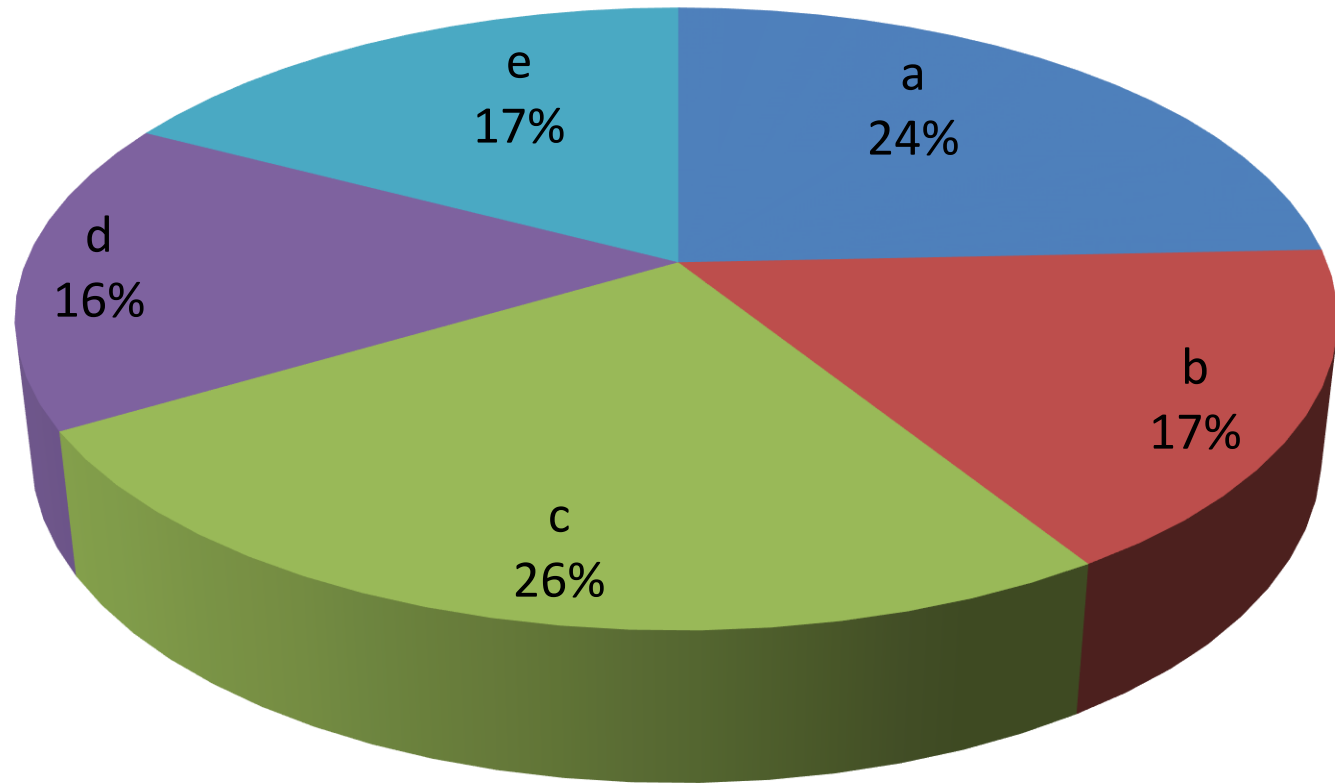

CAIE AS Level Results for June 2018

CAIE AS Level Results for June 2018		
a	45	24.32%
b	31	16.76%
c	47	25.41%
d	30	16.22%
e	32	17.30%
Total	185	100.00%