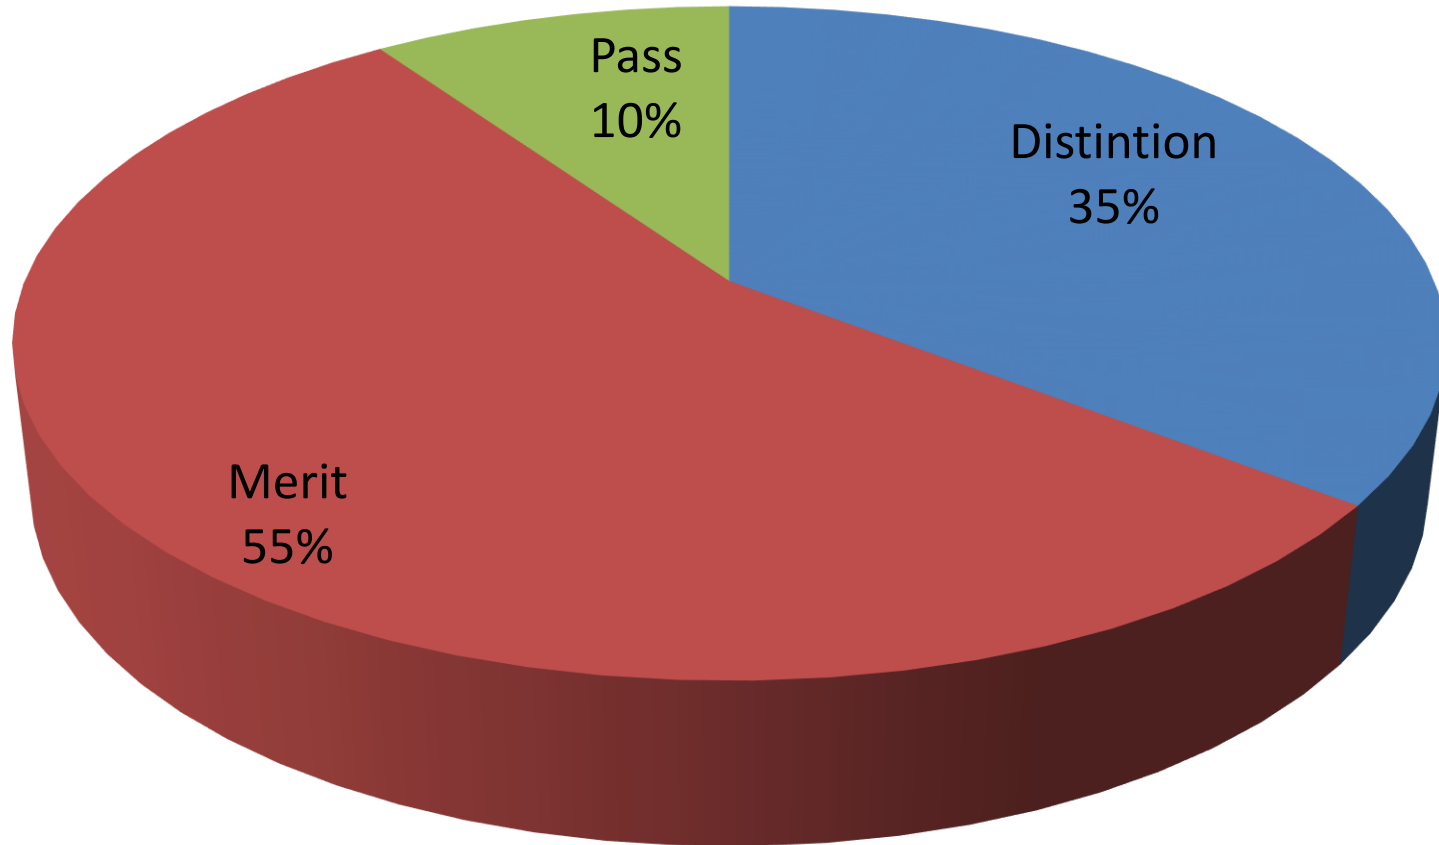

Cambridge ICE Certificates for June 2018

Cambridge ICE Certificates for June 2018		
Distinction	11	35.48%
Merit	17	54.84%
Pass	3	9.68%
Total	31	100.00%